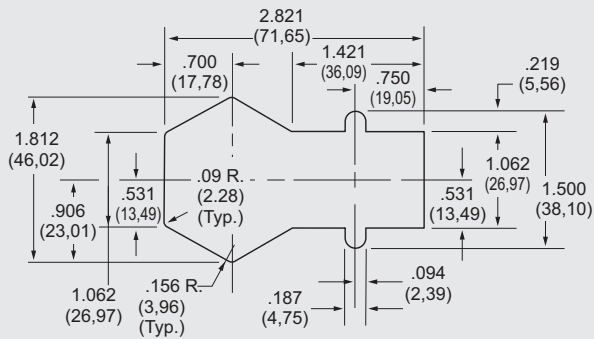

Standard Mounting Cutouts

F2199CA, F2200CA, F2300CA, F2400CA, F2500CA, F2700CA, F3100CA, F3200CA, F3400CA, F3500CA

Back Mounting

Front Mounting

F2600FP, F3300FP

F2600, F3300

F2700FB

FPE1 Screw Mount Series