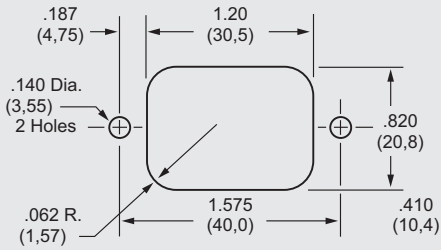

Standard Mounting Cutouts

F2199CA, F2200CA, F2300CA, F2400CA, F2500CA, F2700CA, F3100CA, F3200CA, F3400CA, F3500CA

Back Mounting

Front Mounting

F2600FP, F3300FP

F2600, F3300

F2700FB

FPE1 Screw Mount Series