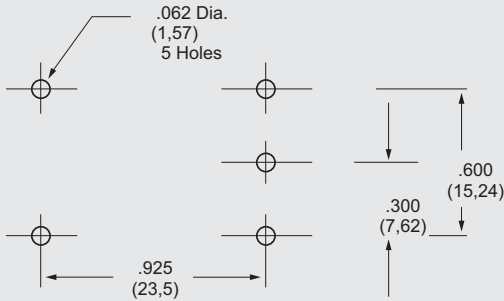

Standard Mounting Cutouts

F2199CA, F2200CA, F2300CA, F2400CA, F2500CA, F2700CA, F3100CA, F3200CA, F3400CA, F3500CA

Back Mounting

Front Mounting

F2600FP, F3300FP

F2600, F3300

F2700FB

FPE1 Screw Mount Series