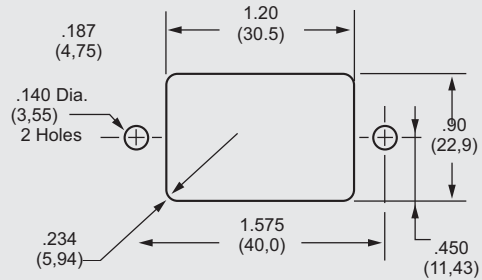

Standard Mounting Cutouts

F2199CA, F2200CA, F2300CA, F2400CA, F2500CA, F2700CA, F3100CA, F3200CA, F3400CA, F3500CA

Back Mounting

Front Mounting

F2600FP, F3300FP

F2600, F3300

F2700FB

FPE1 Screw Mount Series