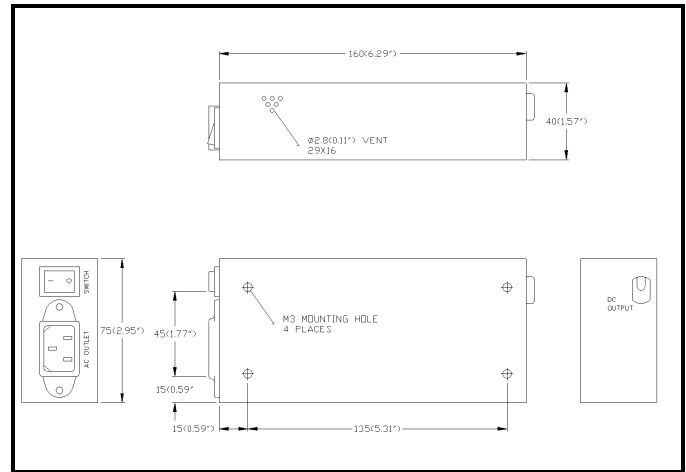

30 Watt

GENERAL SPECIFICATIONS

All Dimensions in Inches (mm)

Case Size:

6.29" x 2.95" x 1.57" (160mm x 75mm x 40mm)

Mounting Holes:

5.31 x 1.77" (135mm x 45mm)

Color: Black

DESCRIPTION

The BN330 Series is a fully enclosed version of our standard 30 watt, UV430 Series Power Supplies. These units feature an AC receptacle (IEC Connector) an on-off switch and a DC output harness. The electrical specification are the same as the standard UV430 Series.

APPLICATIONS

- Tape and Disk Drive
- Stand Alone Power Supply
- Test Equipment
- Medical Equipment

OUTPUT SPECIFICATION

Model	Electrical Specification	Connector Housing	Pin Assignment						Mating Header
			1	2	3	4	5	6	
BN-330-1	UV430-1	Molex 5239-06 09-91-0600	GND	GND	+5V	+5V	+12V	-12V	Molex 5273-06 09-65-2068
BN-330-2	UV430-2	Molex 5239-06 09-91-0600	GND	GND	+5V	+5V	+12V	-5V	Molex 5273-06 09-65-2068
BN-330-3	UV430-3	Molex 5239-04 09-91-0400	+12V	GND	GND	+5V			Molex 5273-04 09-65-2048
BN-330-4	UV430-4	Molex 5239-06 09-91-0600	GND	GND	+5V	+5V	+15V	-15V	Molex 5273-06 09-65-2068
BN-330-5	UV430-5	Molex 5239-06 09-91-0600	GND	GND	+5V	+5V	+24V	N/C	Molex 5273-06 09-65-2068
BN-330-6	UV430-6	Molex 5239-04 09-91-0400	+5V	+5V	GND	GND			Molex 5273-04 09-65-2048
BN-330-7	UV430-7	Molex 5239-04 09-91-0400	+12V	+12V	GND	GND			Molex 5273-04 09-65-2048
BN-330-8	UV430-8	Molex 5239-04 09-91-0400	+15V	+15V	GND	GND			Molex 5273-04 09-65-2048
BN-330-9	UV430-9	Molex 5239-04 09-91-0400	+24V	+24V	GND	GND			Molex 5273-04 09-65-2048